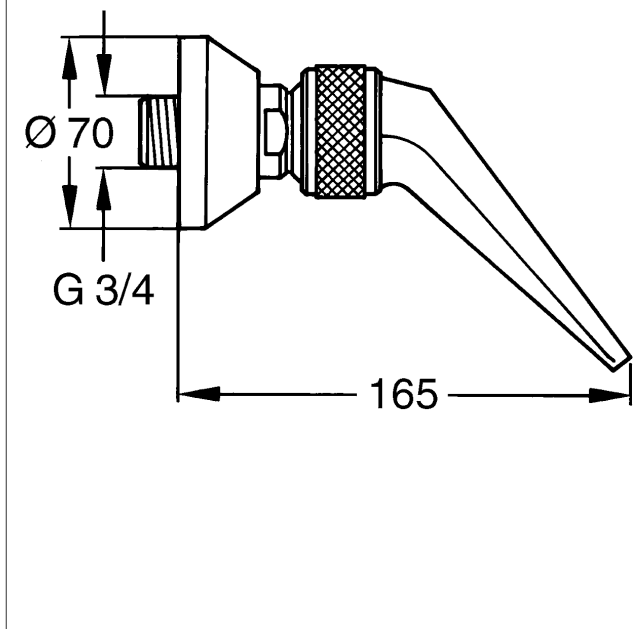

HANSAJET power shower, DN 20

Description

HANSAJET
power shower, DN 20

flow rate: max. 70 l/min

- brass, chrome plated
- G 3/4 connection
- ball joint connection: 50° swivel
- amplitude: 150 mm

projection: 165 mm

Model	Item No.	
chrome	04390100	M

Product Image

Product Drawing

Product Drawing