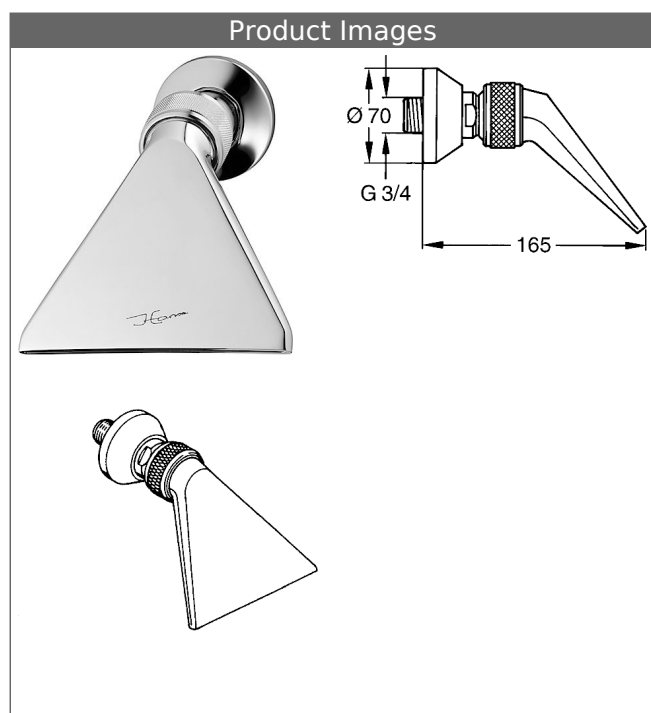

HANSAJET power shower, DN 20

Description

HANSAJET
power shower, DN 20

flow rate: max. 70 l/min

- brass, chrome plated
- G 3/4 connection
- ball joint connection: 50° swivel
- amplitude: 150 mm

projection: 165 mm

Model	Item No.	
chrome	04390100	M

Product Image

Product Drawing

Product Drawing